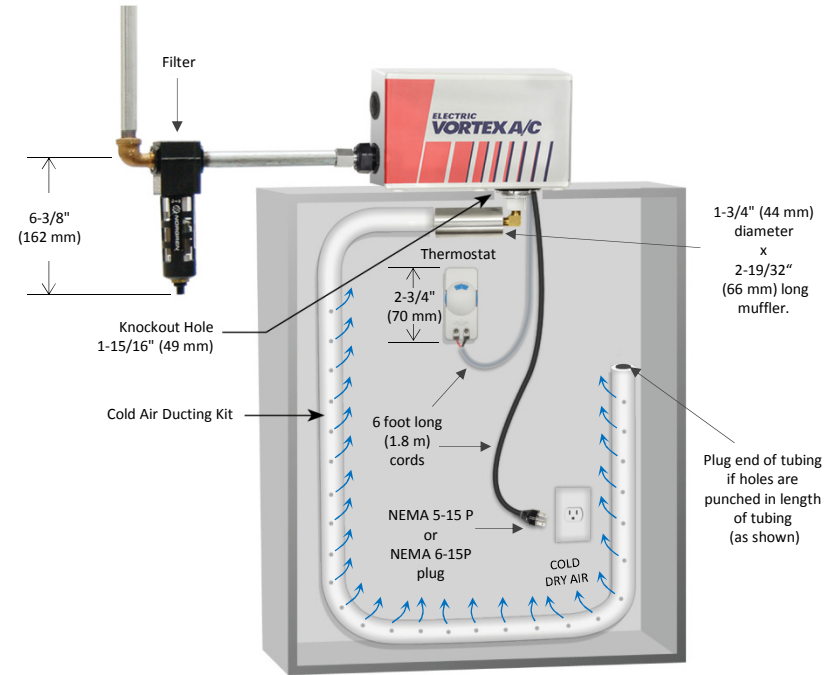

Electric Vortex A/C Enclosure Cooler

Models 70xxEB and 77xxEB (NEMA 4 and 4X)

SPECIFICATIONS

Product	Thermostat	Includes filter?	Cooling Capacity	
			BTU/hr	Watts
7715EB	Electric	Yes	900	264
7015EB	Electric	No	900	264
7725EB	Electric	Yes	1500	440
7025EB	Electric	No	1500	440
7735EB	Electric	Yes	2500	733
7035EB	Electric	No	2500	733

Notes: Specifications are for 100 psig (6.9 bar) compressed air
 Cold Air Ducting Kits and Cold Air Mufflers are included with all models
 Also available in 240V models (70xxEBF and 77xxEBF)
 Also available in BSP