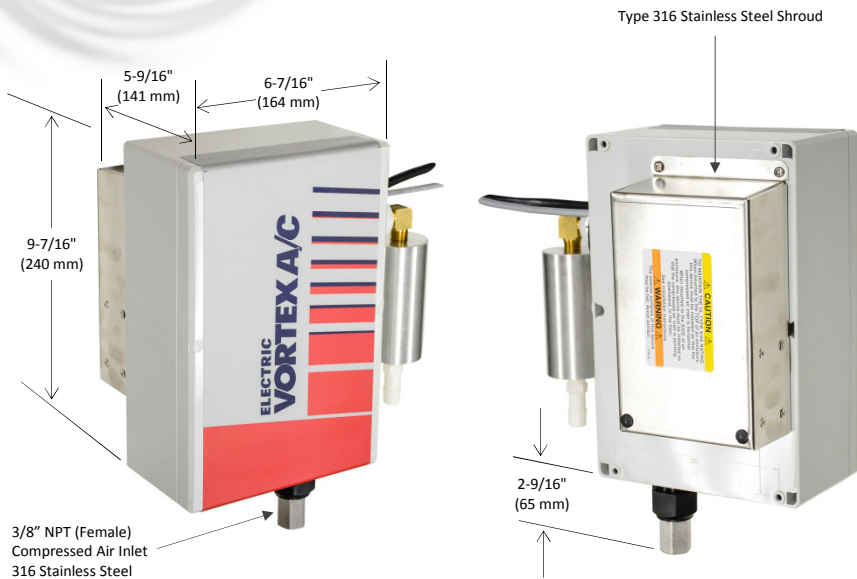

Electric Vortex A/C Enclosure Cooler

Models 70xxEB and 77xxEB (NEMA 4 and 4X)

SPECIFICATIONS

Product	Thermostat	Includes filter?	Cooling Capacity	
			BTU/hr	Watts
7715EB	Electric	Yes	900	264
7015EB	Electric	No	900	264
7725EB	Electric	Yes	1500	440
7025EB	Electric	No	1500	440
7735EB	Electric	Yes	2500	733
7035EB	Electric	No	2500	733

Notes: Specifications are for 100 psig (6.9 bar) compressed air
 Cold Air Ducting Kits and Cold Air Mufflers are included with all models
 Also available in 240V models (70xxEBF and 77xxEBF)
 Also available in BSP