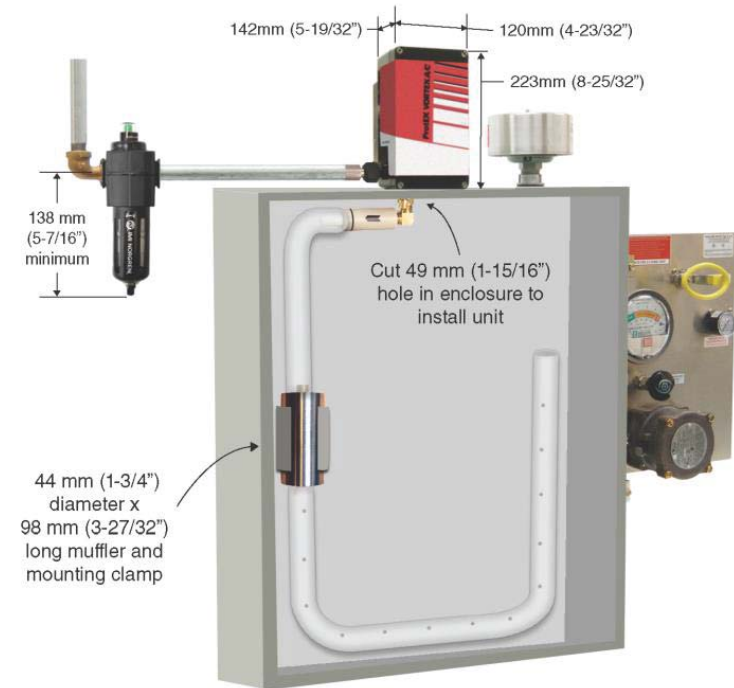

# ProtEX Vortex A/C Enclosure Cooler

Models 81x5  
(ATEX Hazardous Location)

ATEX Zones 1 and 21  
Temperature Class T3 Areas

## SPECIFICATIONS

Product	Thermostat	Includes filter?	Cooling Capacity	
			BTU/hr	Watts
8115	Mechanical	Yes	900	264
8125	Mechanical	Yes	1500	440
8135	Mechanical	Yes	2500	733

Notes: Specifications are for 100 psig (6.9 bar) compressed air  
Cold Air Ducting Kit and Cold Air Muffler are included  
Use of a purge system is required. Purge system and spark arrestor are not included.