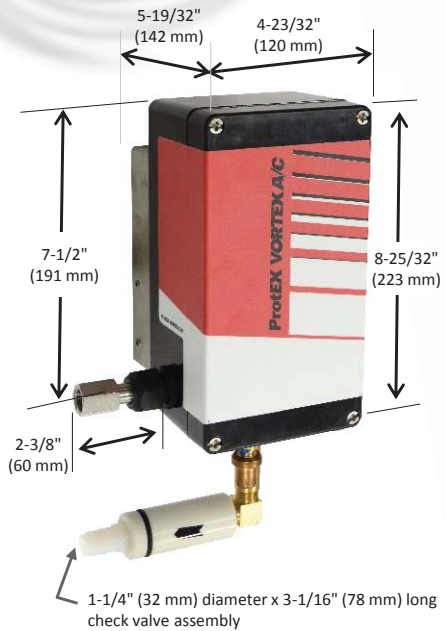

# ProtEX Vortex A/C Enclosure Cooler

Models 81x5  
(ATEX Hazardous Location)

ATEX Zones 1 and 21  
Temperature Class T3 Areas

## SPECIFICATIONS

Product	Thermostat	Includes filter?	Cooling Capacity	
			BTU/hr	Watts
8115	Mechanical	Yes	900	264
8125	Mechanical	Yes	1500	440
8135	Mechanical	Yes	2500	733

Notes: Specifications are for 100 psig (6.9 bar) compressed air  
Cold Air Ducting Kit and Cold Air Muffler are included  
Use of a purge system is required. Purge system and spark arrestor are not included.